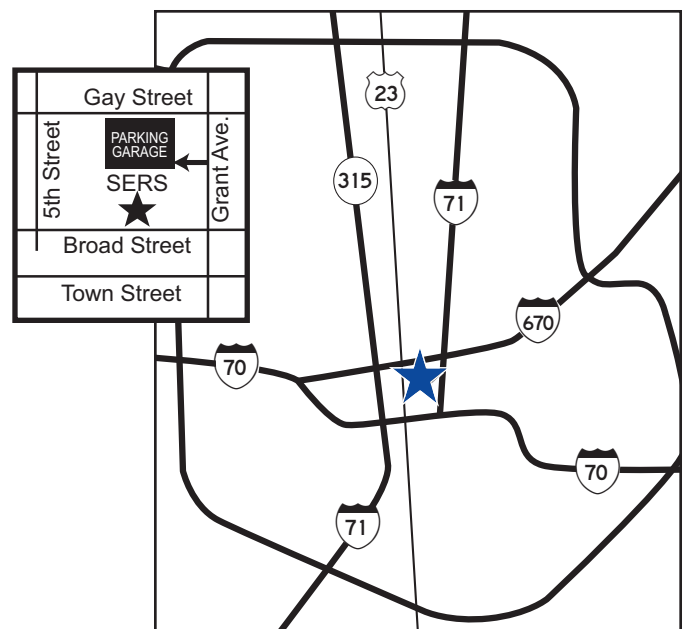

www.ohsers.org
[facebook.com/SERSofOhio](https://www.facebook.com/SERSofOhio) and
twitter.com/SERSofOhio.

Directions to SERS

From the north: Take I-71 to Exit #108B and turn right on Broad Street. Turn right on Grant Avenue, and left at the 300 East Broad parking garage entrance.

From the south: Take I-71N to I-70E to the Fourth Street /Livingston Avenue exit, #100B, onto Fourth Street. Turn right on Town Street, then left on Grant Avenue. The 300 East Broad parking garage entrance is on the left.

From the west: Take I-70 East. Exit to the Fourth Street/Livingston Avenue exit, #100B. Turn left on Fourth Street. Turn right on Town Street, then left on Grant Avenue. Cross Broad Street. The parking garage entrance is half a block up Grant Avenue on the left.

From the east: Take I-70 to I-71 North. Take the Broad Street exit, #108B, and turn left on Broad Street. Turn right on Grant Avenue, and then left into the 300 East Broad parking garage.

For your convenience and information, we have included a list of Places of Interest as well as area Shopping, Hotels, and Dining. SERS does not endorse any of the listed businesses.